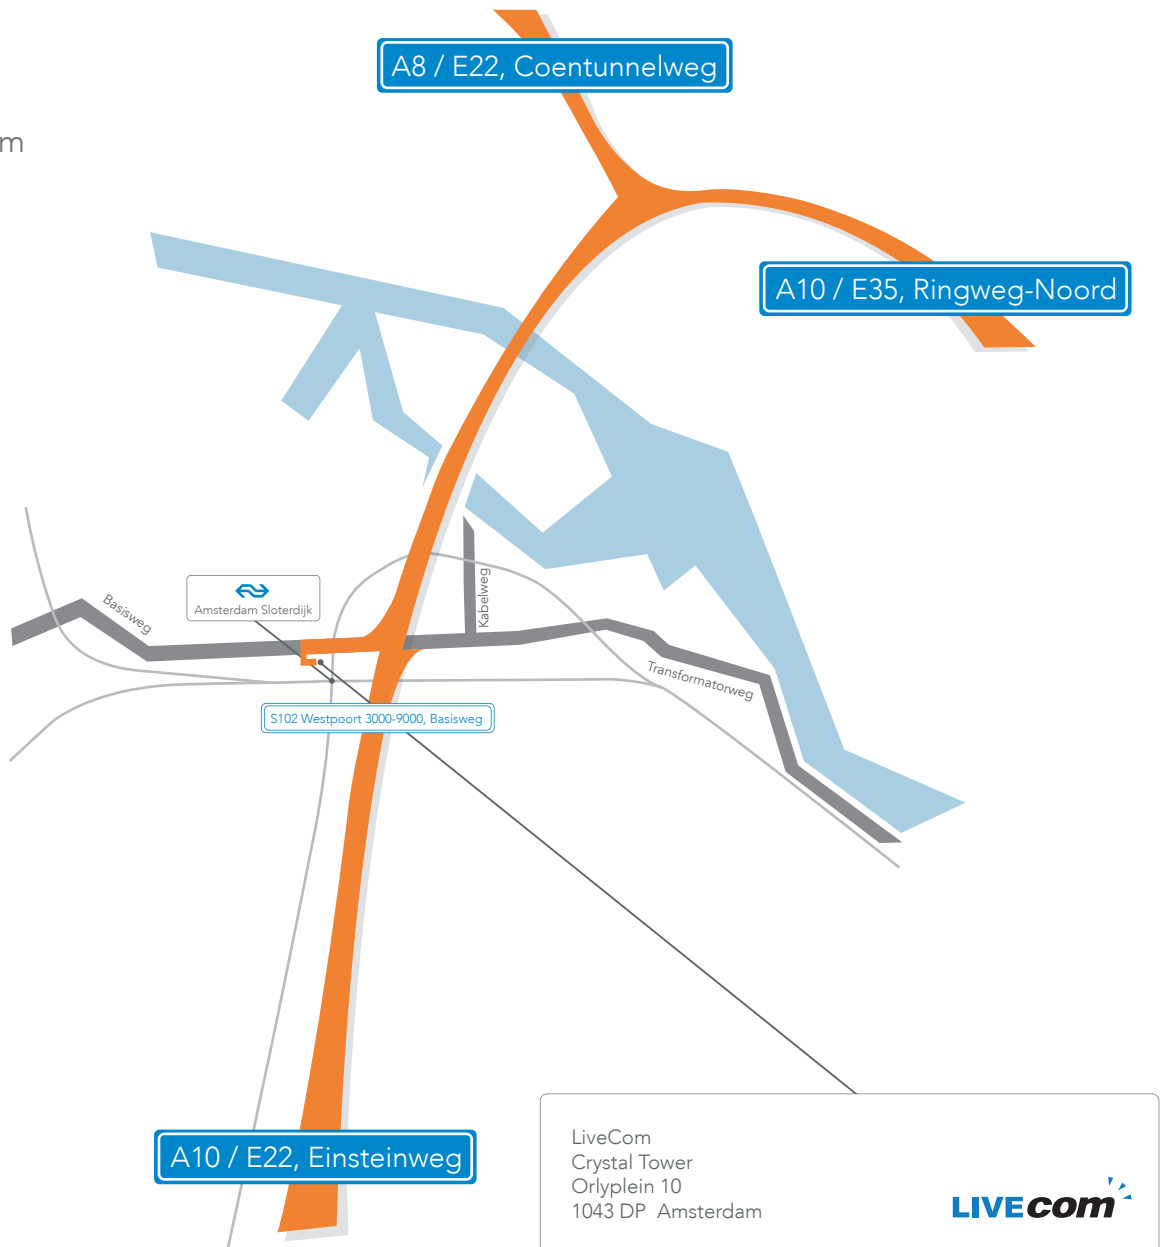

LiveCom

Crystal Tower
Orlyplein 10
1043 DP Amsterdam
020 - 587 44 90

LiveCom
Crystal Tower
Orlyplein 10
1043 DP Amsterdam